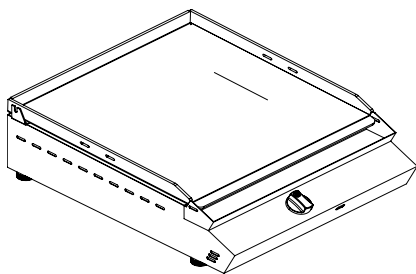

MOMA 55 T

BBQ 55 T Termocoppia - Thermocouple - Thermoelement

Dimensioni - Dimensions - Dimensions - Abmessungen
54 cm x 55 cm x H 18 cm

Dimensioni piastra - Dimensions Plaque
Plate's Dimensions - Platte Abmessungen
53 cm x 40 cm

Peso - Poids - Weight - Gewicht: 20 kg

Materiale - Matière - Material - Material: Aisi 304

Butano/Propano - Butane/Propane
Butane/Propane - Butan/Propangas

Kit ugelli metano incluso - gicleurs méthane inclus
methane nozzles included - Methan - Düsen - Kit inklusive

55T.L (0201140)

Bbq Moma 55 p. inox liscia
Bbq Moma 55 plan inox lisse
Bbq 55 Moma st. steel top smooth
Bbq 55 Moma Edelstahlplatte Glatt

SUPPORTI 55T - SUPPORT 55T - SUPPORT 55T - UNTESCHÜTZUNGEN 55T

Materiale - Matière - Material - Material: Aisi 304